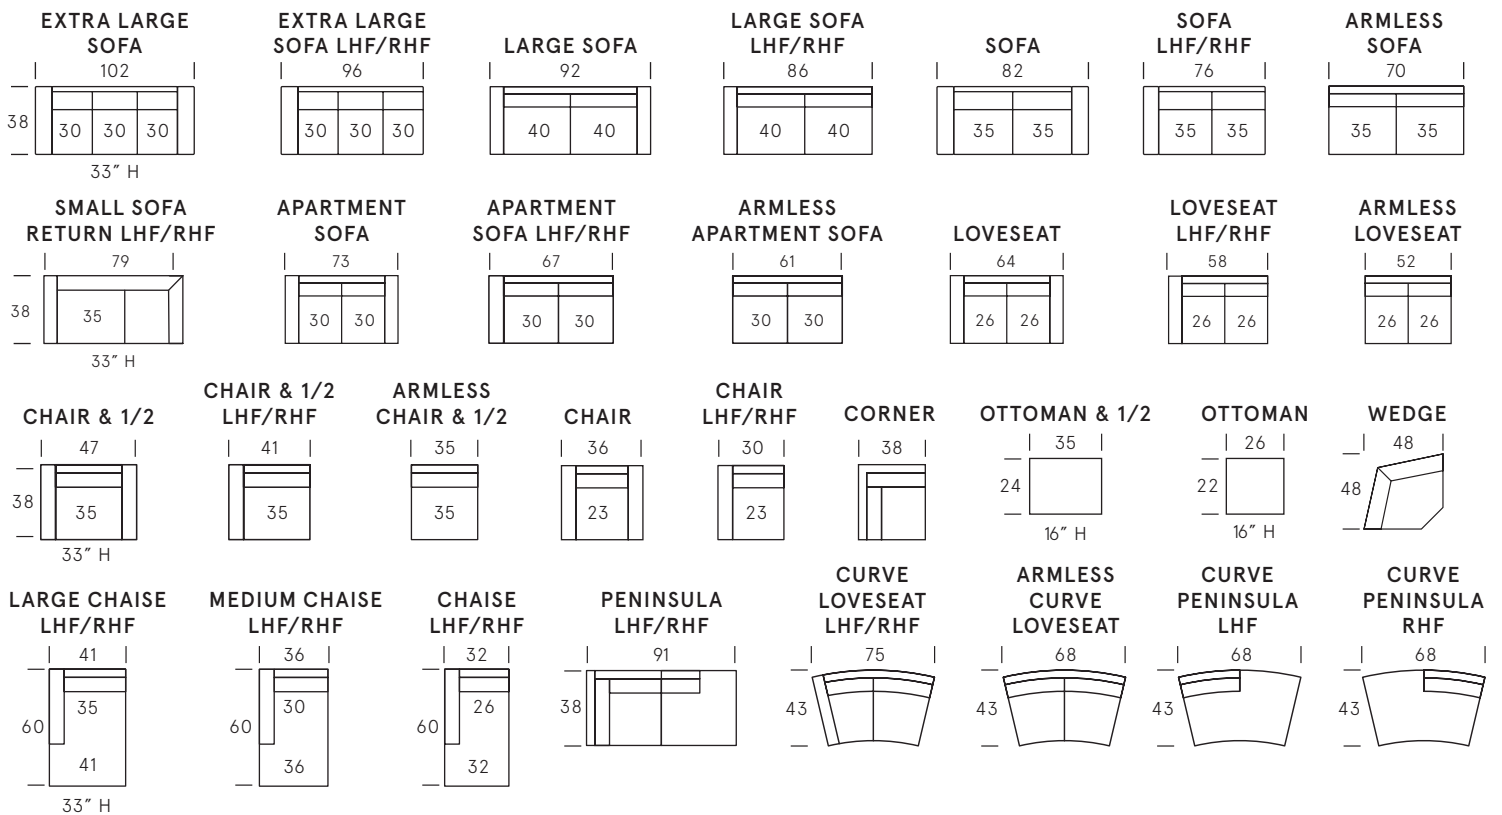

# Belluno Collection

SEAT DEPTH: 23"

SEAT HEIGHT: 18"

ARM HEIGHT: 23"

## Standard Features

Kiln-dried hardwood frame. Sinuous spring system. Eco-friendly construction. 2.2 gel infused, high resiliency foam core seat cushions wrapped in soft foam. Fibre filled back cushions. Loose seats and loose backs. Piping detail on arms. Available in fabric or leather. Bench-made in Canada.

As an inherent quality of a hand-crafted product, all dimensions are approximate.