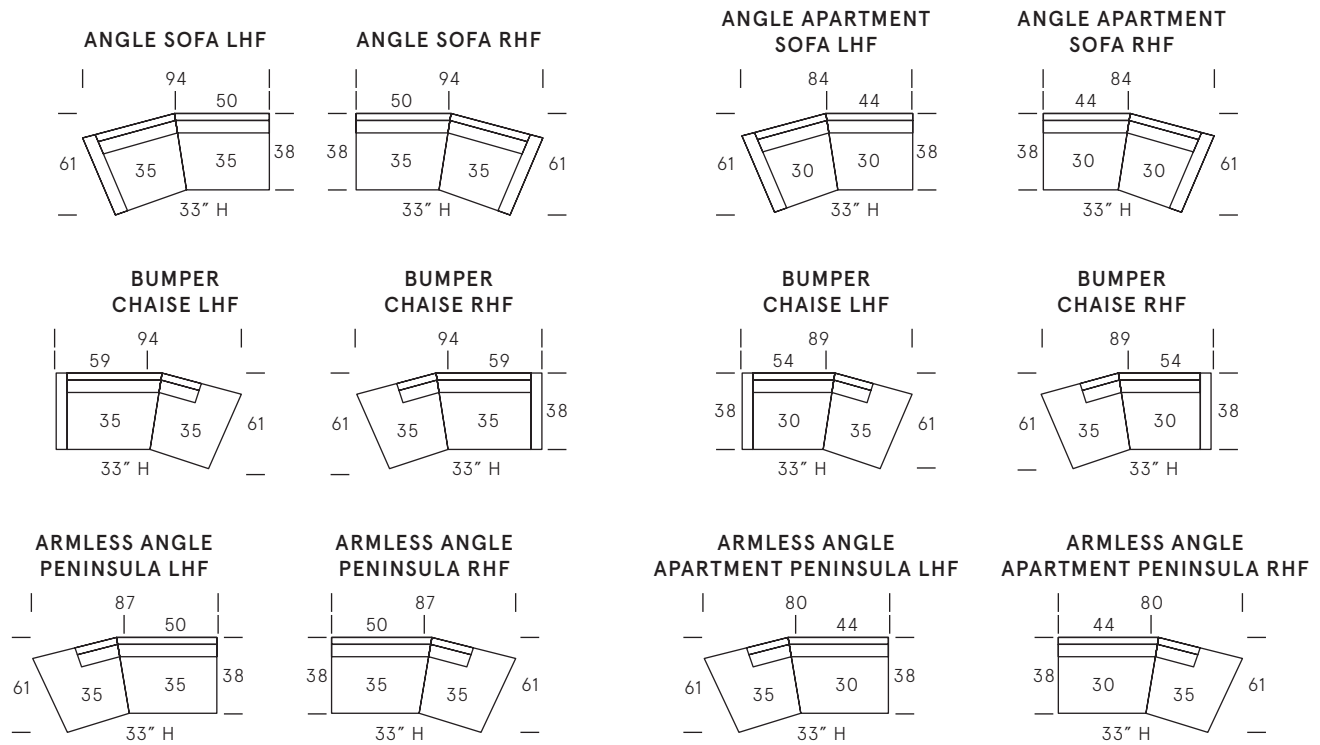

Urban Collection

SEAT DEPTH: 23"

SEAT HEIGHT: 18"

ARM HEIGHT: 24"

Standard Features

Kiln-dried hardwood frame. Sinuous spring system. Eco-friendly construction. 2.2 gel infused, high-resiliency foam core seat cushions wrapped in soft foam. Fibre-filled back cushions. Loose seats and loose backs. Available in fabric or leather. Bench-made in Canada.

As an inherent quality of a hand-crafted product, all dimensions are approximate.

Wood Finishes

Natural

Dark Walnut

Espresso

Black