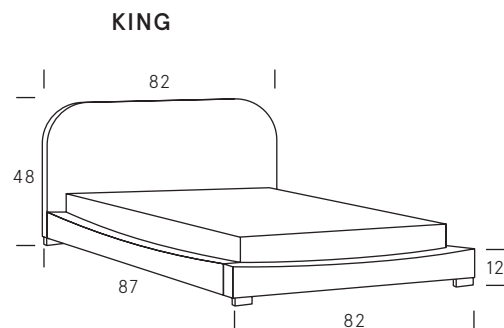

Quinn Bed Collection

Standard Features

Complete bed with headboard and rails. Available in Queen or King size.
Available in fabric only. Bench-made in Canada.

Wood Finishes

Standard Box Spring
Slats sit 2" from bottom the bed rail to bottom of slats.

Standard Platform
Slats sit 2" from top of the bed rail to top of platform.

As an inherent quality of a hand-crafted product, all dimensions are approximate.

Natural

Dark Walnut

Espresso

Black