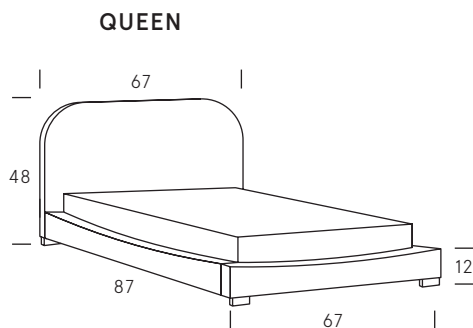

Quinn Bed Collection

Standard Features

Complete bed with headboard and rails. Available in Queen or King size.
Available in fabric only. Bench-made in Canada.

Wood Finishes

Standard Box Spring
Slats sit 2" from bottom the bed rail to bottom of slats.

Standard Platform
Slats sit 2" from top of the bed rail to top of platform.

As an inherent quality of a hand-crafted product, all dimensions are approximate.

Natural

Dark Walnut

Espresso

Black