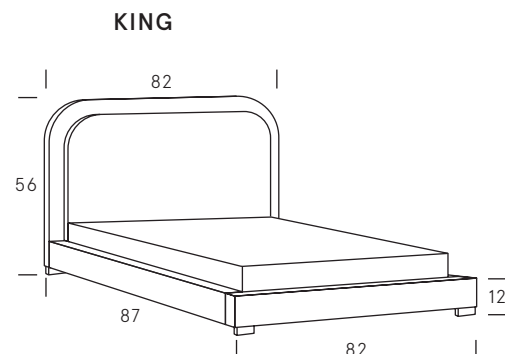

## Standard Features

Complete bed with headboard and rails. Available in Queen or King size.  
Available in fabric only. Bench-made in Canada.

## Wood Finishes

Standard Box Spring

Slats sit 2" from bottom the bed rail to bottom of slats.

Standard Platform

Slats sit 2" from top of the bed rail to top of platform.

As an inherent quality of a hand-crafted product, all dimensions are approximate.