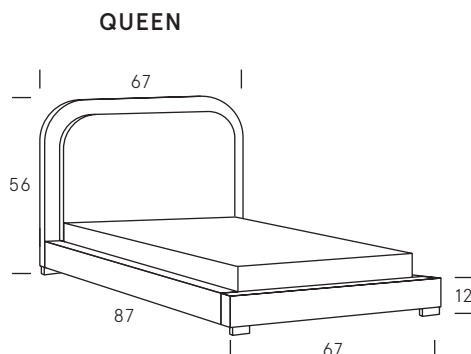

## Standard Features

Complete bed with headboard and rails. Available in Queen or King size.  
Available in fabric only. Bench-made in Canada.

## Wood Finishes

Standard Box Spring

Slats sit 2" from bottom the bed rail to bottom of slats.

Standard Platform

Slats sit 2" from top of the bed rail to top of platform.

As an inherent quality of a hand-crafted product, all dimensions are approximate.