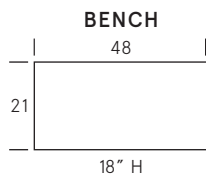

## Standard Features

Kiln-dried hardwood frame. Eco-friendly construction.  
Soy-based, gel infused foam. Available in fabric or leather.  
Bench-made in Canada.

As an inherent quality of a hand-crafted product, all dimensions are approximate.