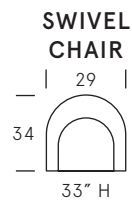

# Jasper

---

**SEAT DEPTH: 19"**

**SEAT HEIGHT: 19"**

**ARM HEIGHT: 24"**

---

As an inherent quality of a hand-crafted product, all dimensions are approximate.