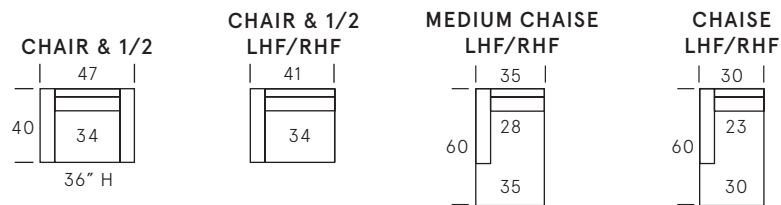

Isabelle Slipcover Collection

SEAT DEPTH: 24"

SEAT HEIGHT: 18"

ARM HEIGHT: 24"

Standard Features

Kiln-dried hardwood frame. Sinuous spring system. Eco-friendly construction. Synthetic down-fill wrapped seat cushions. Synthetic down-fill back cushions. Loose seats and loose backs. Available in fabric only. Bench-made in Canada.

As an inherent quality of a hand-crafted product, all dimensions are approximate.

Wood Finishes