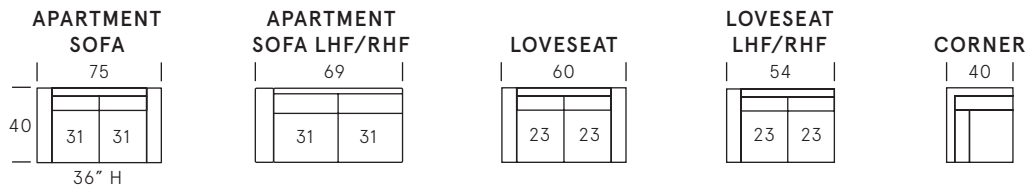

Isabelle Slipcover Collection

SEAT DEPTH: 24"

SEAT HEIGHT: 18"

ARM HEIGHT: 24"

Standard Features

Kiln-dried hardwood frame. Sinuous spring system. Eco-friendly construction. Synthetic down-fill wrapped seat cushions. Synthetic down-fill back cushions. Loose seats and loose backs. Available in fabric only. Bench-made in Canada.

As an inherent quality of a hand-crafted product, all dimensions are approximate.

Wood Finishes