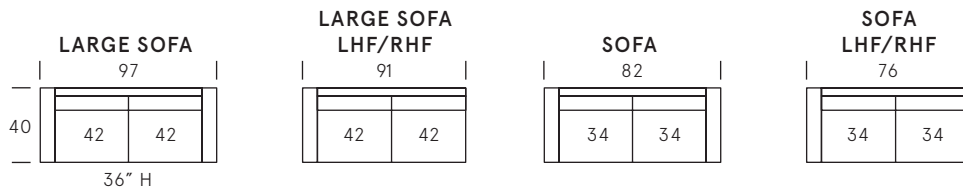

Isabelle Slipcover Collection

SEAT DEPTH: 24"

SEAT HEIGHT: 18"

ARM HEIGHT: 24"

Standard Features

Kiln-dried hardwood frame. Sinuous spring system. Eco-friendly construction. Synthetic down-fill wrapped seat cushions. Synthetic down-fill back cushions. Loose seats and loose backs. Available in fabric only. Bench-made in Canada.

As an inherent quality of a hand-crafted product, all dimensions are approximate.

Wood Finishes